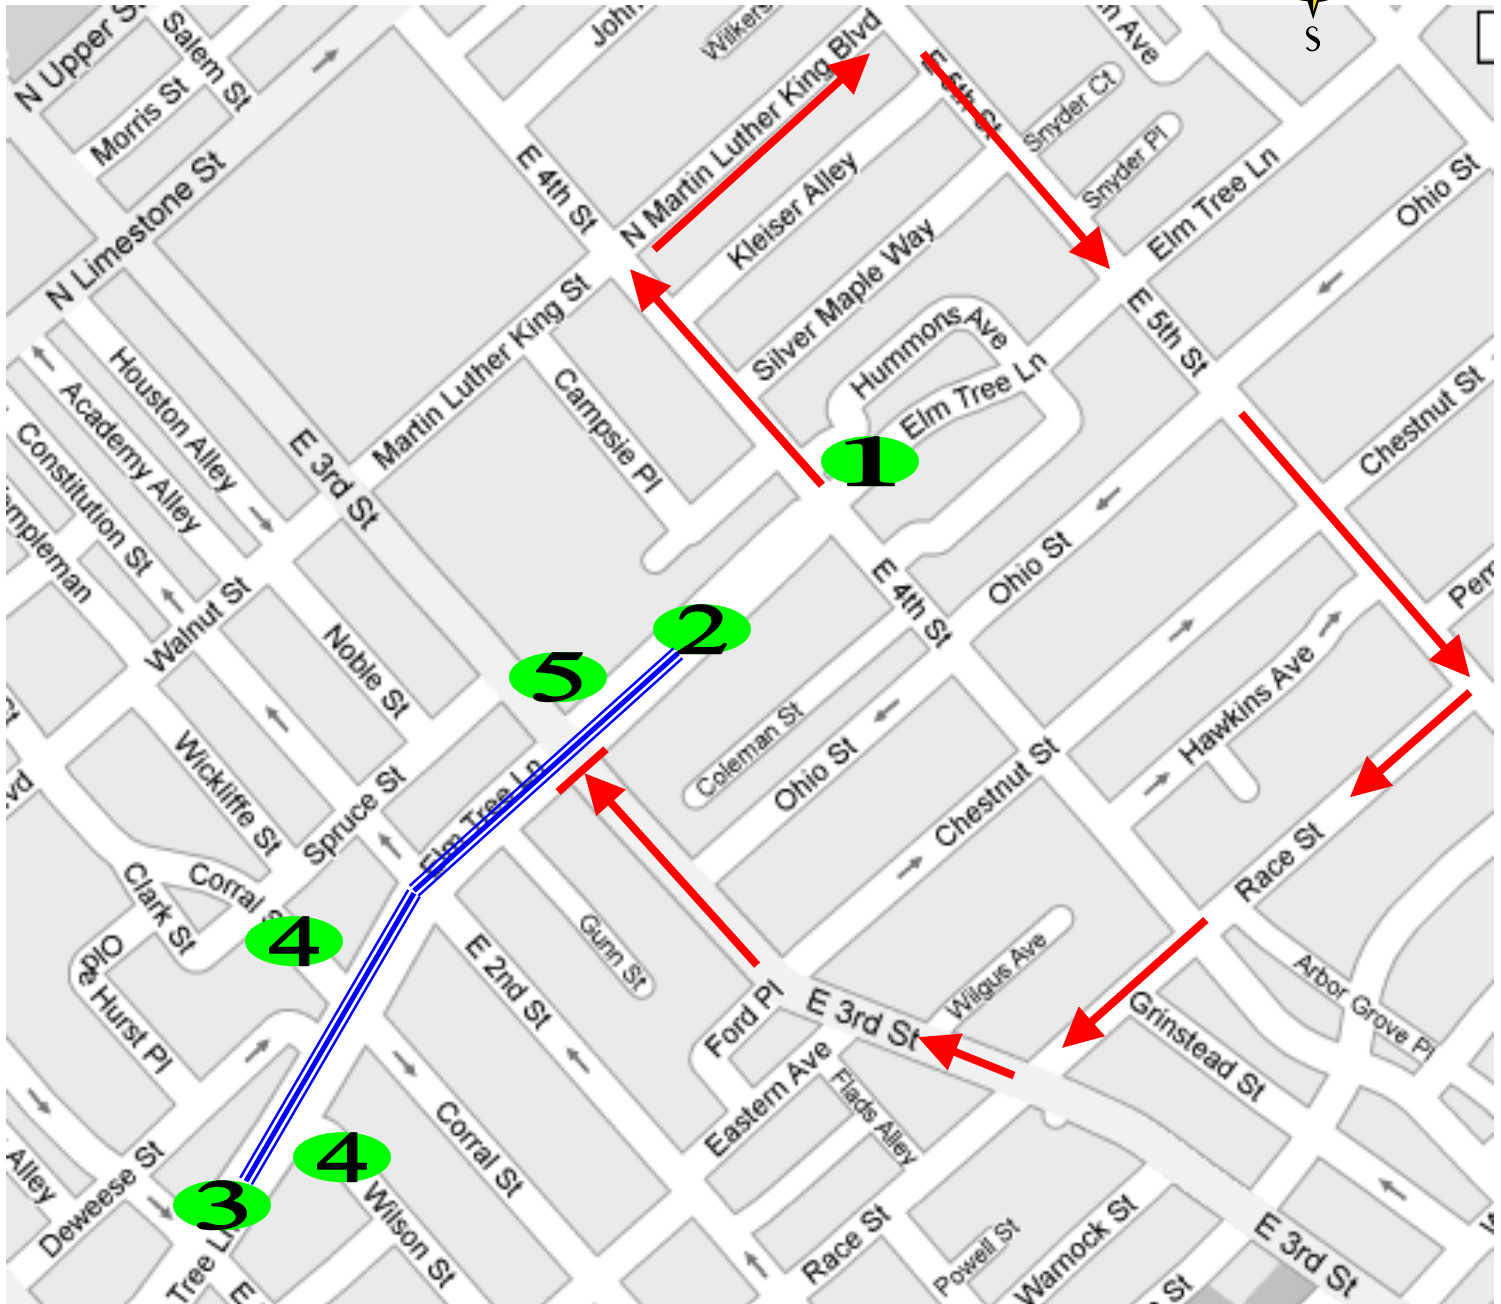

2009 Roots and Heritage Parade Route

MAP LEGEND

 **PARADE ROUTE**

1 – PARADE LINE-UP AREA

2 – STAGE ONE location

 **COMMERCIAL VENDORS**

3 – STAGE TWO location

4 – FOOD VENDORS

5 – EVENT T-SHIRTS